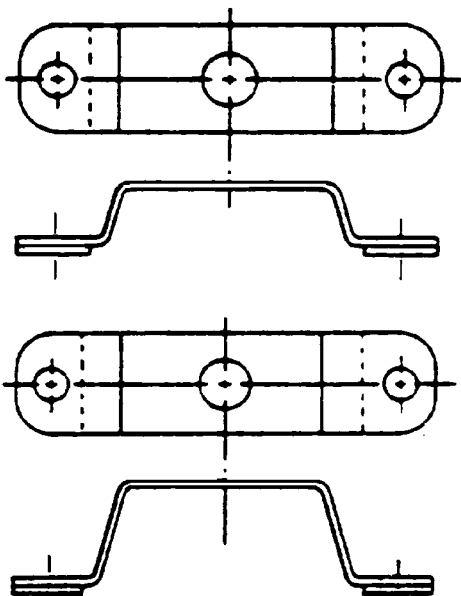

HUBODOMETER MOUNTING BRACKETS

Bolt Circle Dia. (in.)	Stud Size (in.)	Part No.
Universal Bracket		325614-101
7	5/8	325614-107
7	3/4	325614-108
7-1/4	9/16	325614-109
Over Hubcap Bracket 5-1/2 x 3-1/2	5/16	325614-012