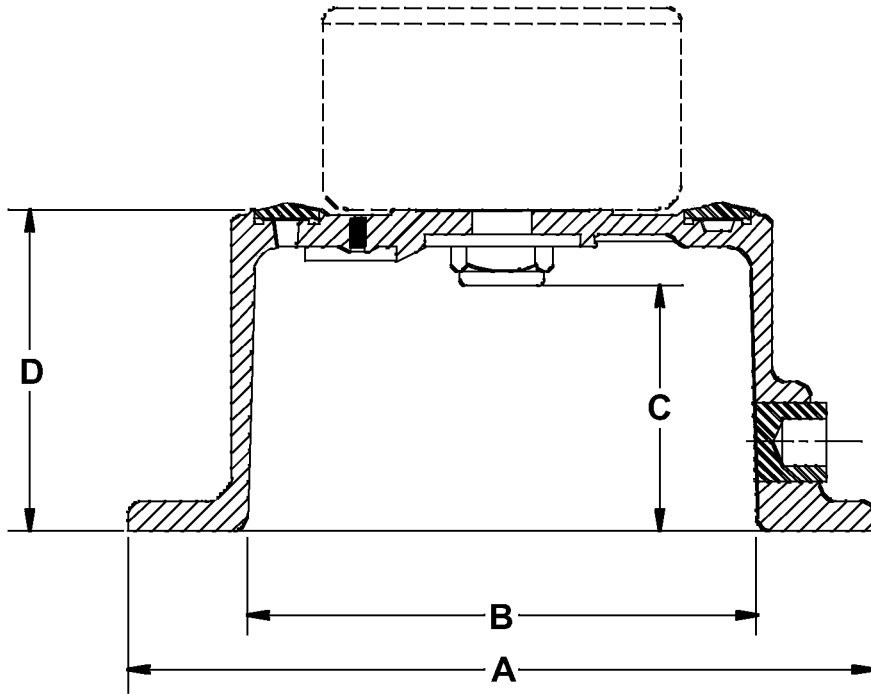

HUBODOMETER MOUNTING HUBCAPS

Bolt Circle (in.)	No. of Bolts	Dim. A (in.)	Dim. B (in.)	Dim. C (in.)	Dim. D (in.)	Hubcap and Gasket Kit Part No.
5-1/4	5/16 5	6-5/16	4-1/2	1-11/16	3-7/8	325886-209
5-1/2	5/16 6	6-5/16	4-1/2	1-11/16	3-7/8	325886-214
5-1/4	5/16 5	6-5/16	4-1/2	1-11/16	3-7/8	325886-250 (Grease Cap)
Threaded 6-14 x 8				1-9/16	4-1/8	325886-222
Threaded 6-14 x 8				1-9/16	4-1/8	325886-251 (Grease Cap)