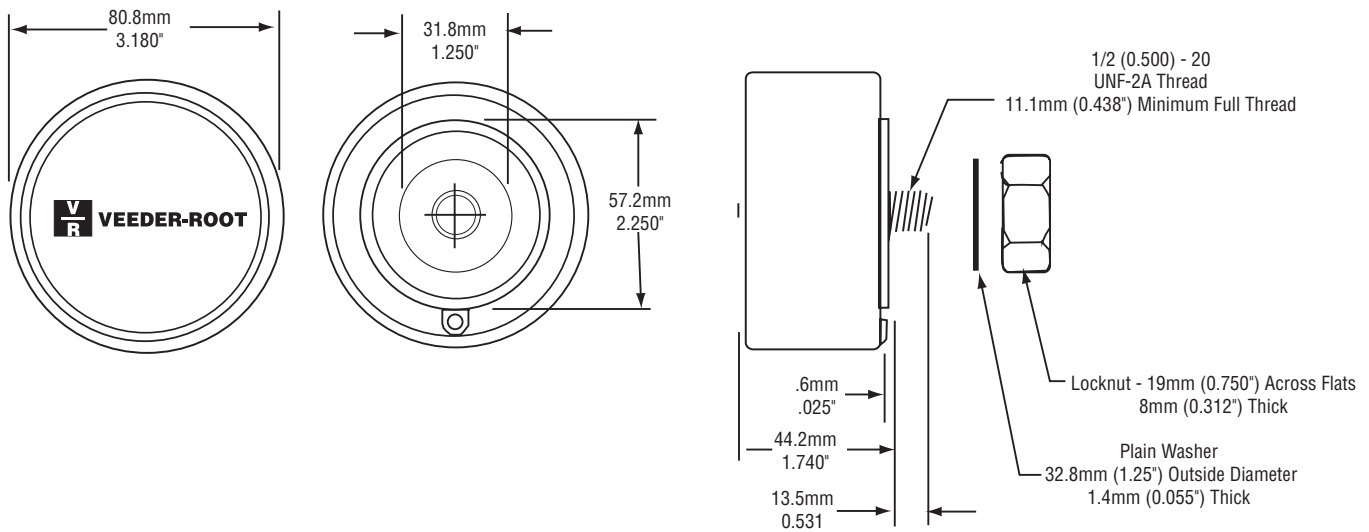

HUBODOMETER DIMENSIONS

HUBODOMETER INSTALLATION INSTRUCTIONS

A. MOUNTING. Hubodometers can be mounted on a Veeder-Root bracket or hub cap. Concentricity of the hubodometer to axle must be within 0.062" (1.6mm).

B. INSTALLATION. Install the hubodometer as follows:

1. Insert the hubodometer mounting stud into the mounting hole.
2. Install the washer over the stud and secure with the lock nut.
3. Torque the nut to 18 to 22 lb-ft. (24 to 30 N-m) maximum.
4. If installation is on a Veeder-Root bracket, install bracket per provided instructions.
5. Refer to instructions provided with hubodometer for additional procedures.
6. Consult Veeder-Root regarding any unusual application, installation, or possible modification of this basic design.

C. CLEANING. Use a mild detergent and water to clean the hubodometer's crystal front.

NOTE. To calculate the number of revolutions per mile of your tire.

1. Measure the distance from the center of the hub to the ground.
2. Double that number (X2) and then multiply the result by 3.1416. Divide this result by 12.
3. Divide the number 5280 by the result from step #2 (5280 ÷ #2 result). This will provide the number of revolutions your tire will make per mile.
4. For revolutions per kilometer multiply calculated revolutions per mile by 0.621.